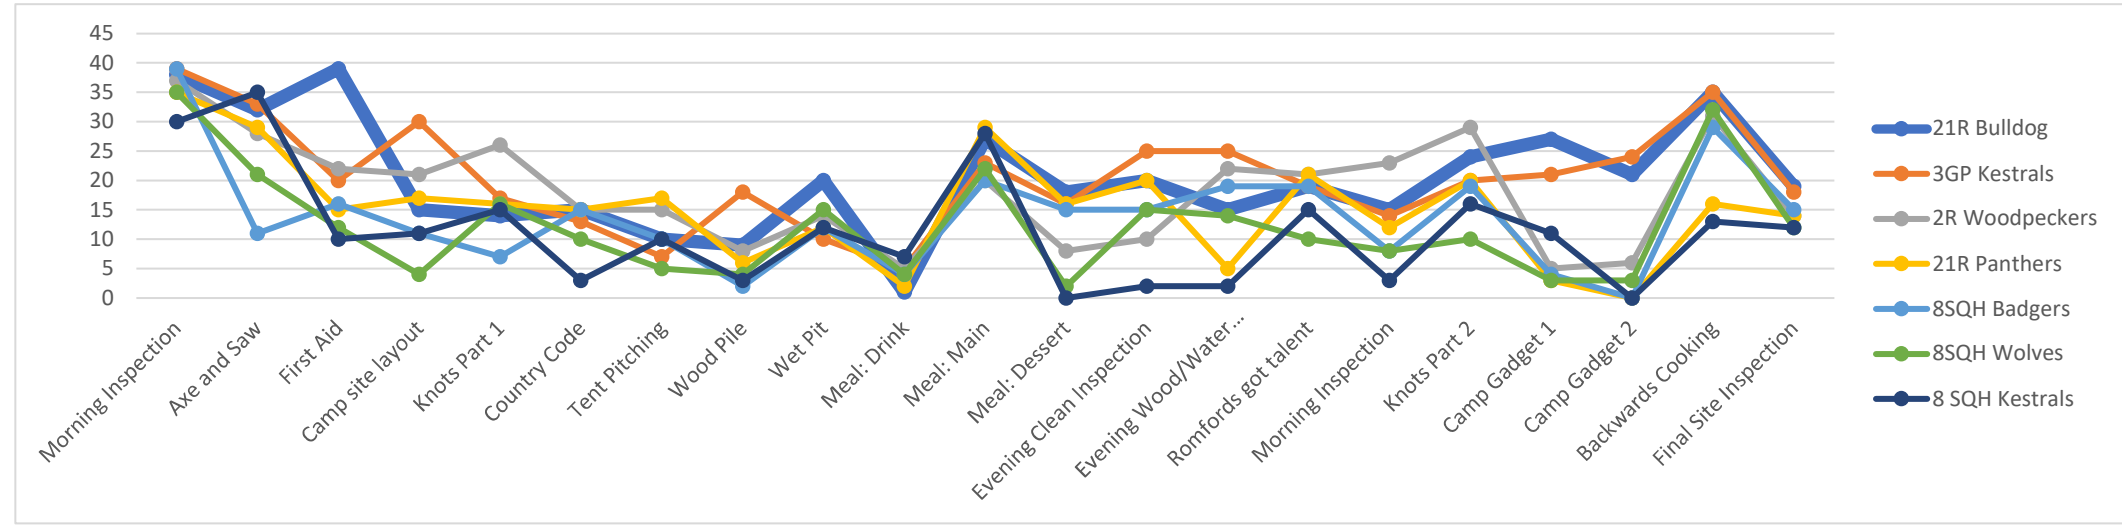

Team Number	Group	Patrol Name	Number of Scouts	Assisted	Saturday														Sunday						Total (Franklin)	Total (Roy Walker cup)	Franklin Position	Roy walker Trophy	
					Morning Inspection	Axe and Saw	First Aid	Camp site layout	Knots Part 1	Country Code	Tent Pitching	Wood Pile	Wet Pit	Meal: Drink	Meal: Main	Meal: Dessert	Evening Clean Inspection	Evening Wood/Water	Romfords got talent	Morning Inspection	Knots Part 2	Camp Gadget 1	Camp Gadget 2	Backwards Cooking					Final Site Inspection
				Y/N	40	40	40	40	30	15	25	20	20	10	40	20	30	30	20	30	30	50	50	40	20	725	120		
6	21R	Bulldog	6		38	32	39	15	14	15	10	9	20	1	27	18	20	15	19	15	24	27	21	35	19	433	81	1st	1st
7	3GP	Kestrals	7		39	33	20	30	17	13	7	18	10	5	23	16	25	25	19	14	20	21	24	35	18	432	79	2nd	2nd
3	2R	Woodpeckers	5		37	28	22	21	26	15	15	8	14	5	20	8	10	22	21	23	29	5	6	31	14	380	64	3rd	4th
2	21R	Panthers	7		35	29	15	17	16	15	17	6	12	2	29	16	20	5	21	12	20	3	0	16	14	320	63	4th	5th
9	8SQH	Badgers	6		39	11	16	11	7	15	10	2	12	4	20	15	15	19	19	8	19	4	0	29	15	290	68	5th	3rd
4	8SQH	Wolves	5		35	21	12	4	16	10	5	4	15	4	22	2	15	14	10	8	10	3	3	32	12	257	60	6th	6th
1	8 SQH	Kestrals	6		30	35	10	11	15	3	10	3	12	7	28	0	2	2	15	3	16	11	0	13	12	238	48	7th	7th
10	2R	Beaver	4	A	37	25	10	17	15	7	2	4	7	4	12	8	22	20	0	17	14	4	0	31	17	273	55	Assisted	Assisted
8	3CR	And Lost	4	A	25	29	20	3	13	6	5	1	0	0	24	10	18	15	10	9	16	0	0	12	16	232	46	Assisted	Assisted
5	3CR	Unknown	4	A	27	24	5	2	8	10	3	2	5	0	21	6	15	13	7	12	10	27	0	15	18	230	42	Assisted	Assisted